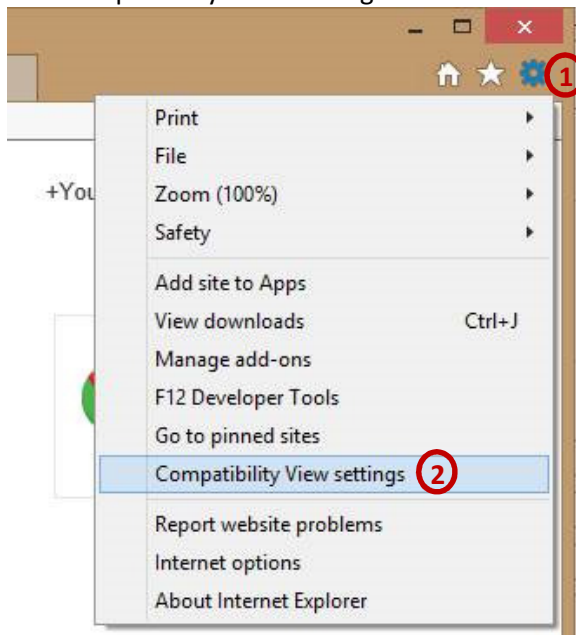

To resolve this issue:

1. Go to the “gear” icon on the upper, right-hand corner of the window to open your settings.
2. Then click Compatibility View settings.