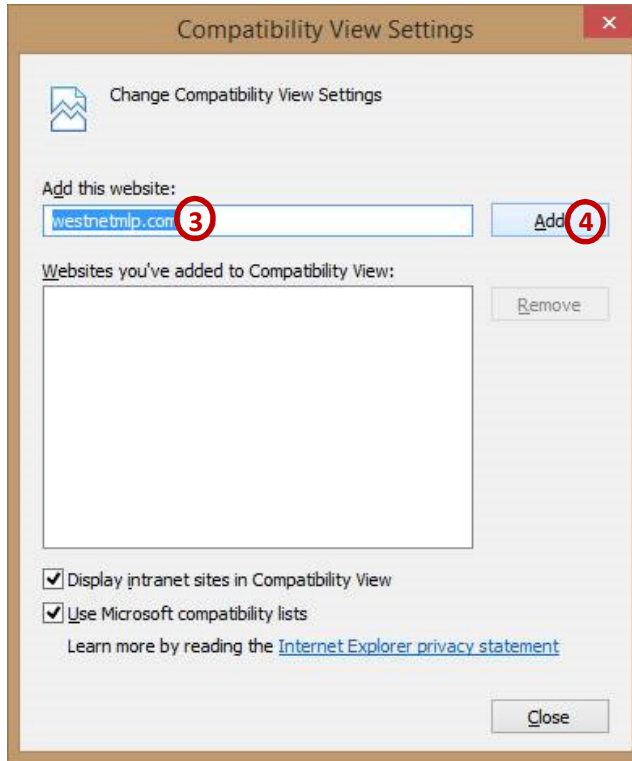

ONLINE TRAINING: DBT VALIDATION PRINCIPLES AND STRATEGIES

Blank Course Window in Internet Explorer 9 or later

3. Add the following URL as a site you'd like to access in compatibility mode:
  http://wnscormplayer.westnetlearning.com
4. Click on "Add".